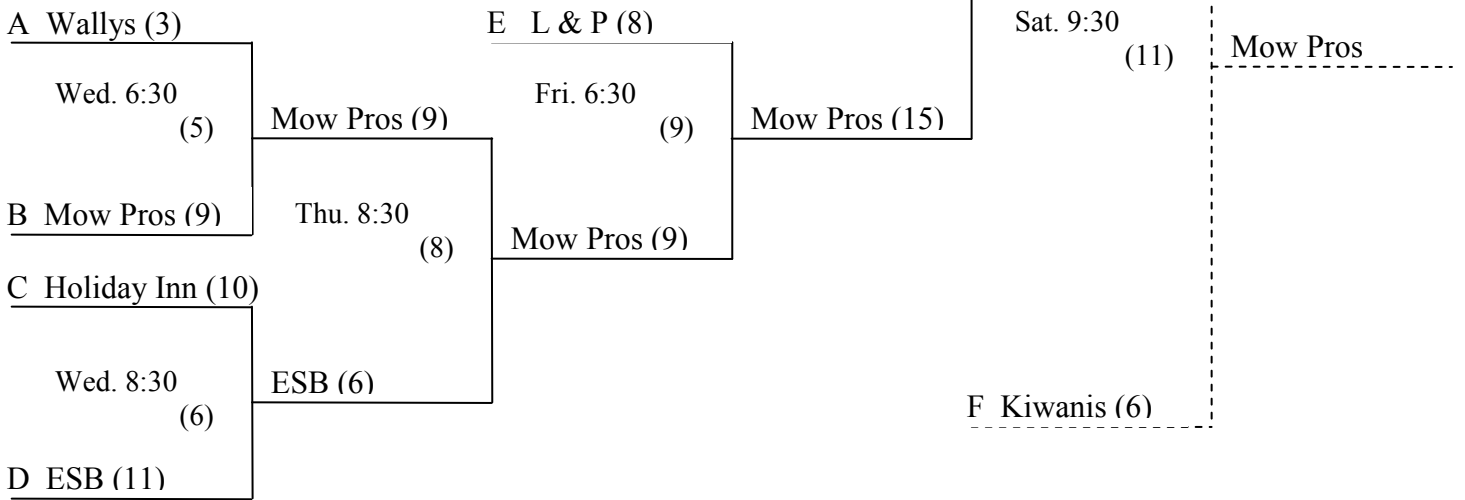

Texas Teen-Age 6team Official Tournament Bracket

Freshman

Winners' Bracket

Highest rank team is home team.

All games are played on Field 5

Losers' Bracket

1-6 are Team Numbers A-F are Losing Team Numbers () are Game Numbers