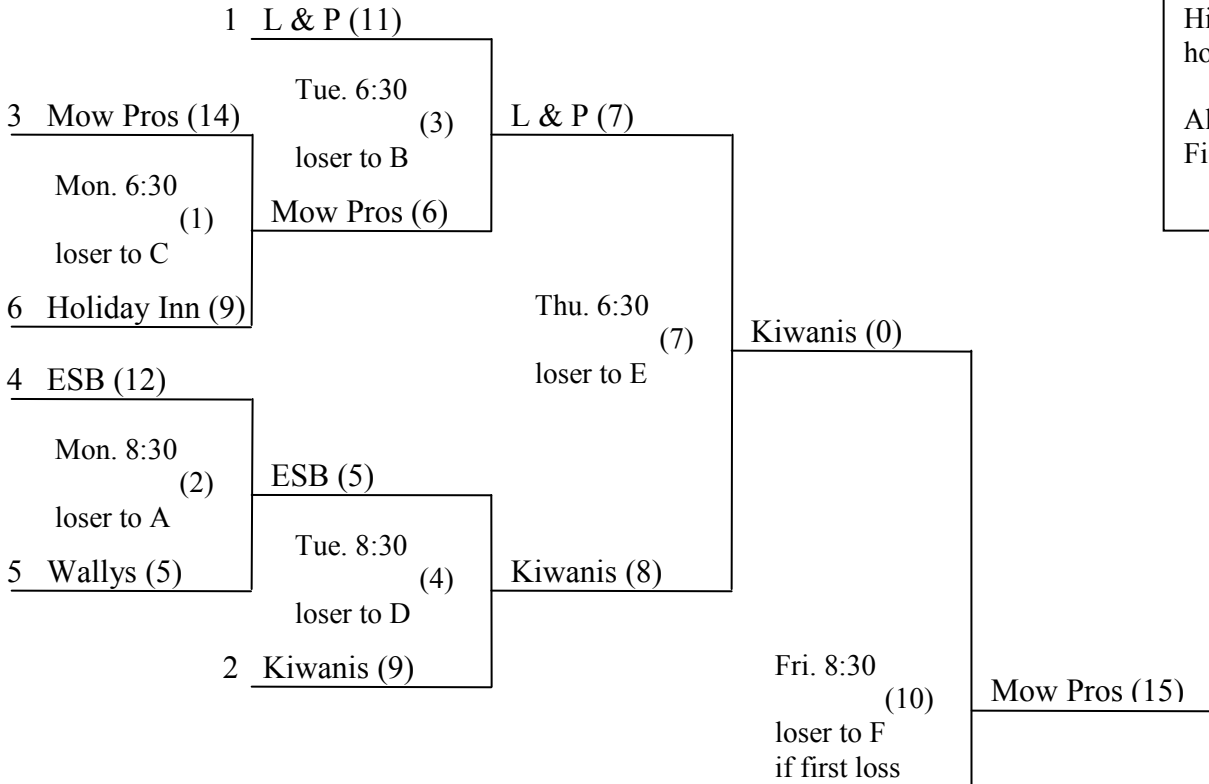

Texas Teen-Age 6team Official Tournament Bracket

Freshman

Winners' Bracket

Highest rank team is home team.

All games are played on Field 5

Losers' Bracket

1-6 are Team Numbers A-F are Losing Team Numbers () are Game Numbers