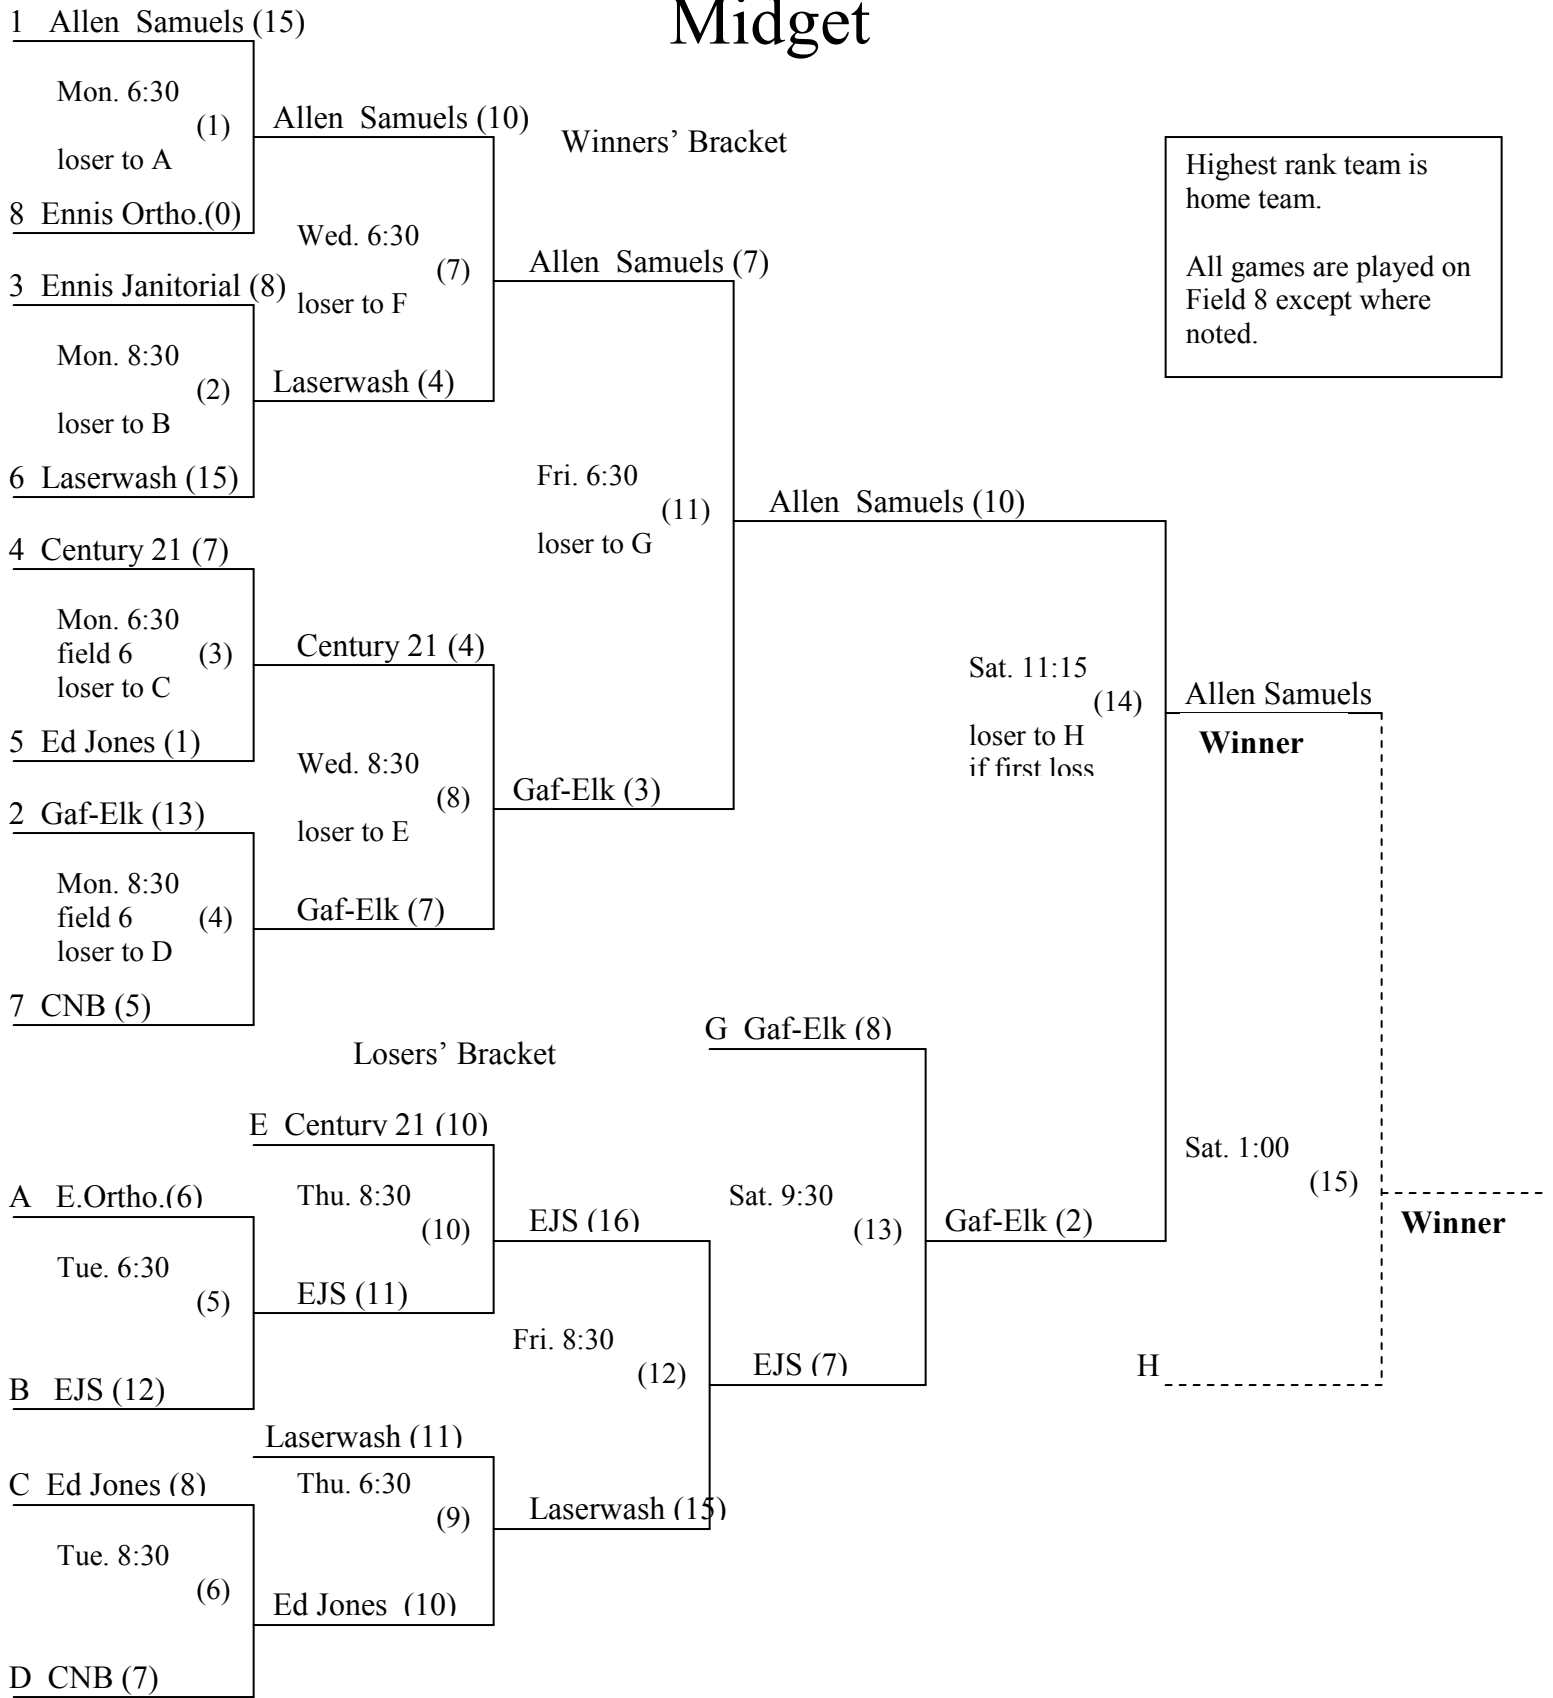

# Texas Teen-Age 8-team Official Tournament Bracket

## Midget

Highest rank team is home team.  
All games are played on Field 8 except where noted.

1-8 are Team Numbers A-H are Loser Team Numbers ( ) are Game Numbers